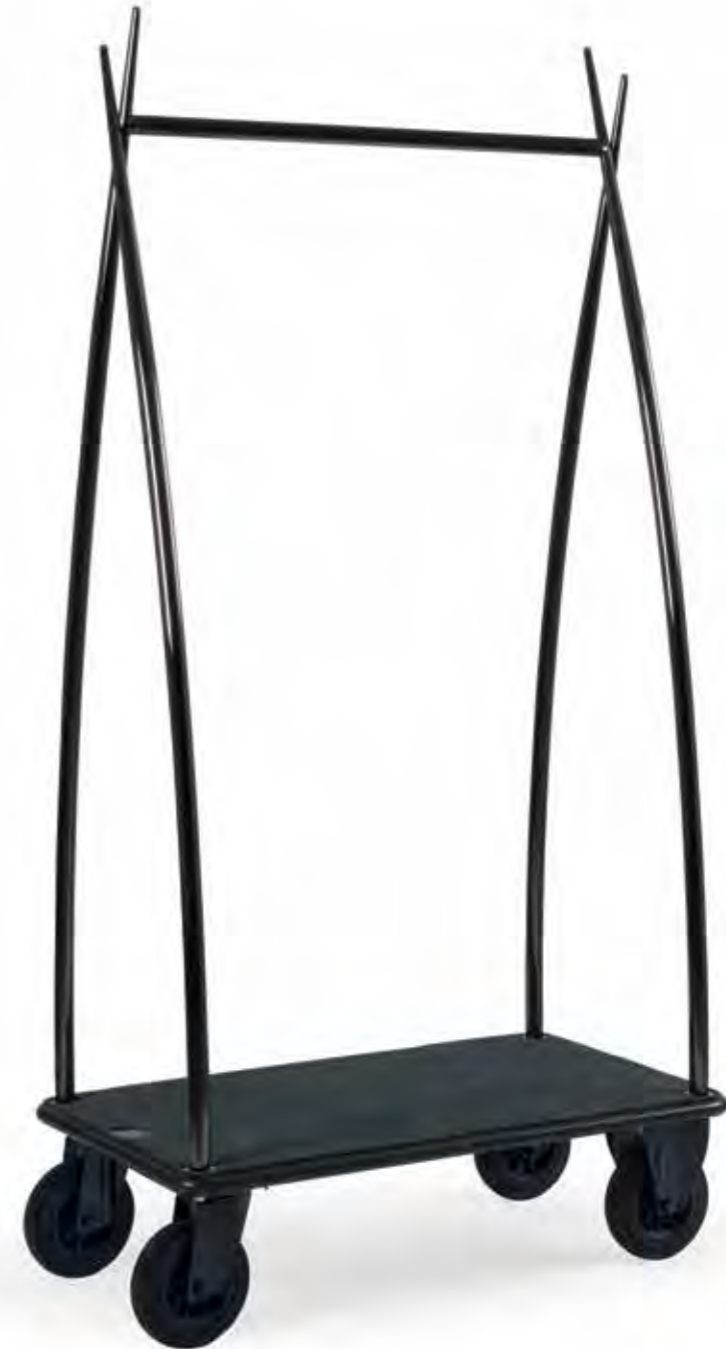

LBA19011

Carrello porta abiti/valigie

Materiali: acciaio inox
Finiture: satinato, moquette velour antracite
Dimensioni: cm 55 x 95 x 175 h
Peso: 40 kg
Dettagli: ruote pneumatiche Ø cm 20, gomma perimetrale antiurto

Clothes/luggage trolley

Materiali: stainless steel
Finish: satin finished, dark grey velour carpet
Dimensions: 22" x 37,5" x 69" h
Weight: 88,19 lb
Details: pneumatic wheels Ø 7,87", surrounding shock absorber rubber

LBA190200

Carrello porta abiti/valigie

Materiali: acciaio
Finiture: canna di fucile, moquette velour antracite
Dimensioni: cm 55 x 95 x 190 h
Peso: 30 kg
Dettagli: ruote piene Ø cm 20, gomma perimetrale antiurto

Clothes/luggage trolley

Materiali: steel
Finish: gunmetal grey, dark grey velour carpet
Dimensions: 22" x 37,5" x 75" h
Weight: 66,14 lb
Details: solid rubber wheels Ø 7,87", surrounding shock absorber rubber