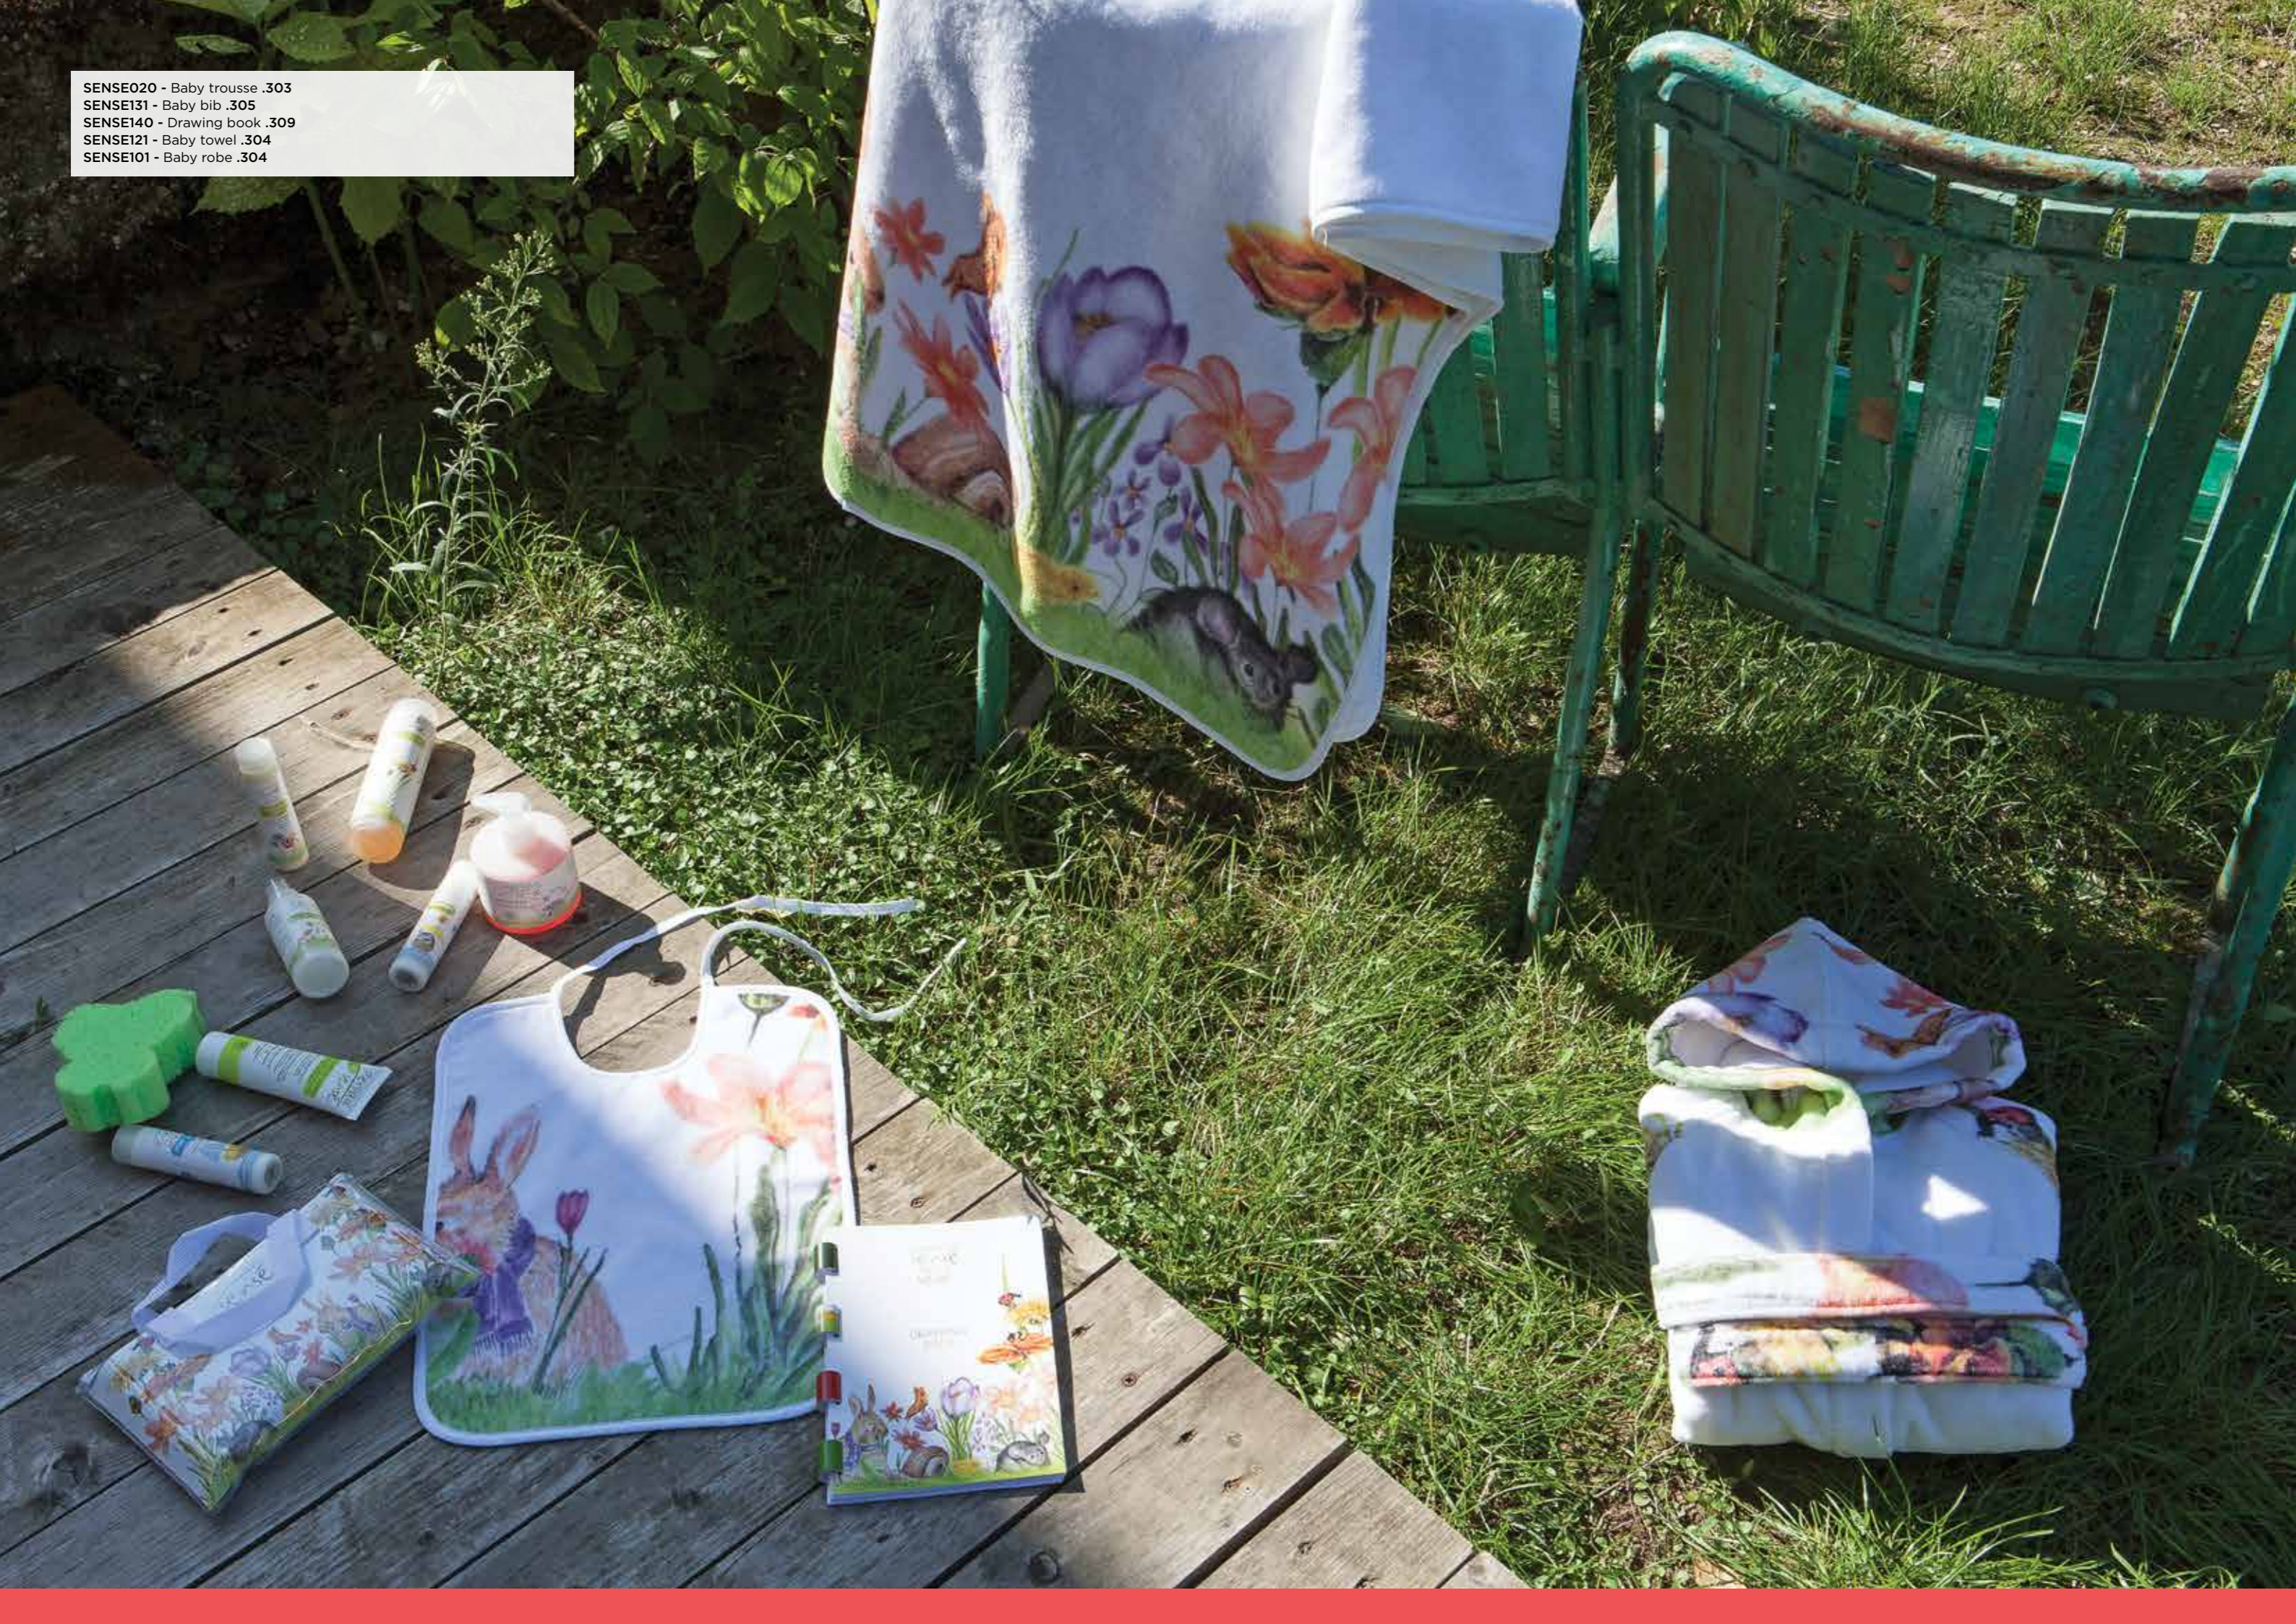

SENSE020 - Baby trousse .303
SENSE131 - Baby bib .305
SENSE140 - Drawing book .309
SENSE121 - Baby towel .304
SENSE101 - Baby robe .304