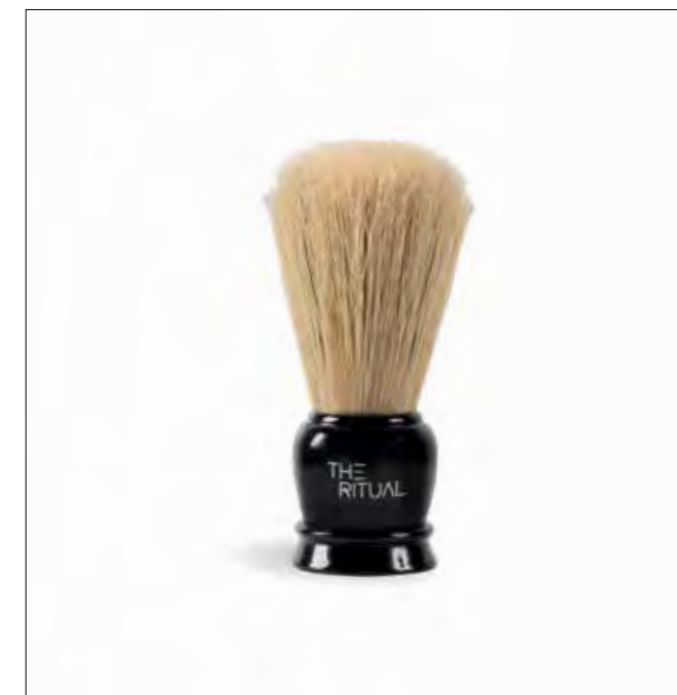

RITUAL0012

Pennello rasatura

Shaving brush

Materiali: pura setola
Dimensioni: Ø cm 2,5 x 7,5 h
Dettagli: con manico in plastica nera

Materiali: pure bristle
Dimensioni: Ø 0,98" x 2,95" h
Dettagli: with black plastic handle