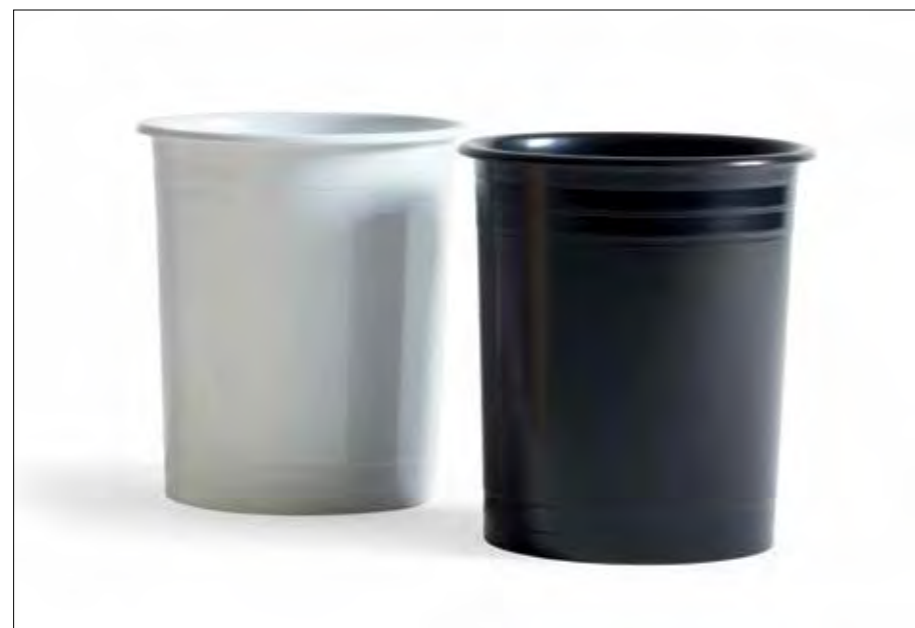

**LBAEMP250
LBAEMP251**

Cestino gettacarte

Materiali: plastica
Colori:
LBAEMP250 - bianco
LBAEMP251 - nero
Dimensioni: Ø cm 22,5 x 26 h
Capacità: 10 lt

Litter bin

Materiali: plastic
Colours:
LBAEMP250 - white
LBAEMP251 - black
Dimensions: Ø 8,86" x 10,24" h
Capacity: 2,64 gallon

LBA23703

Cestino gettacarte

Materiali: acciaio satinato
Finire: cromato
Dimensioni: Ø cm 20 x 30 h
Capacità: 5 lt
Dettagli: coperchio basculante,
base antiscivolo

Litter bin

Materials: satin steel
Finish: chromed
Dimensions: Ø 7,87" x 11,81" h
Capacity: 1,32 gallon
Details: Tilting cover,
non-slip base