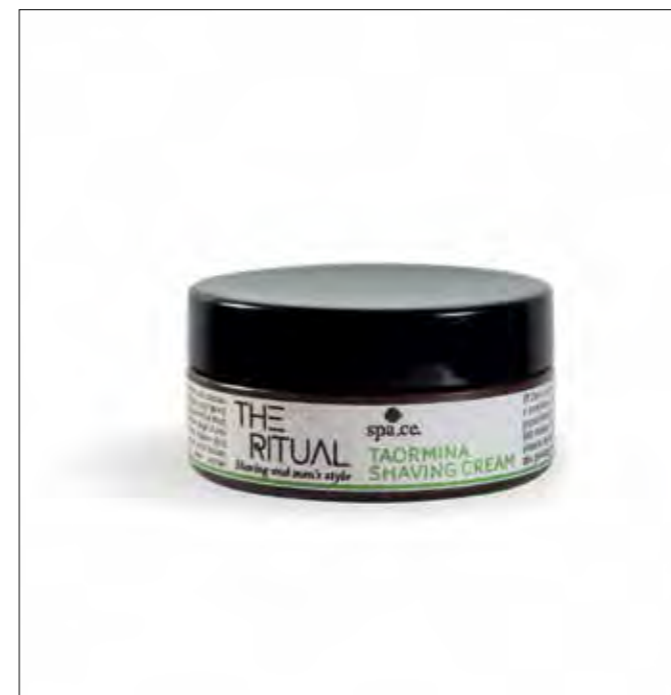

THE RITUAL

Shaving and men's style

The Ritual è una linea essenziale e completa dedicata all'uomo che propone una rasatura perfetta, offre soluzioni per la cura della barba e protegge con attenzione la pelle dell'uomo. The Ritual ha una profumazione che suggerisce note di ambra oceanica, fresche di menta piperita, sentori di spezie negli estratti di tè verde e zenzero, inoltre i pregiati olii di argan, mandorle e vinaccioli offrono all'uomo il massimo piacere sensoriale. Una perfetta sintesi di stile italiano.

The Ritual in an essential and complete line dedicated to man that proposes a perfect shave, offers solutions for the beard care and protects with attention men's skin. The Ritual fragrance recalls brown algae, fresh peppermint, spices of green tea and ginger while precious oils of argan, almond and grape seeds offer the ultimate sensorial pleasure. A perfect summary of Italian style.

spa-ce.
spa-ce.com PROUDLY MADE IN ITALY

RITUAL0011

Shaving cream Taormina
Packaging: vasetto 20 ml
Dettagli: crema corposa con estratti di tè verde e zenzero

Shaving cream Taormina
Packaging: 0,67 fl.oz jar
Dettagli: Rich cream with green tea and ginger extracts