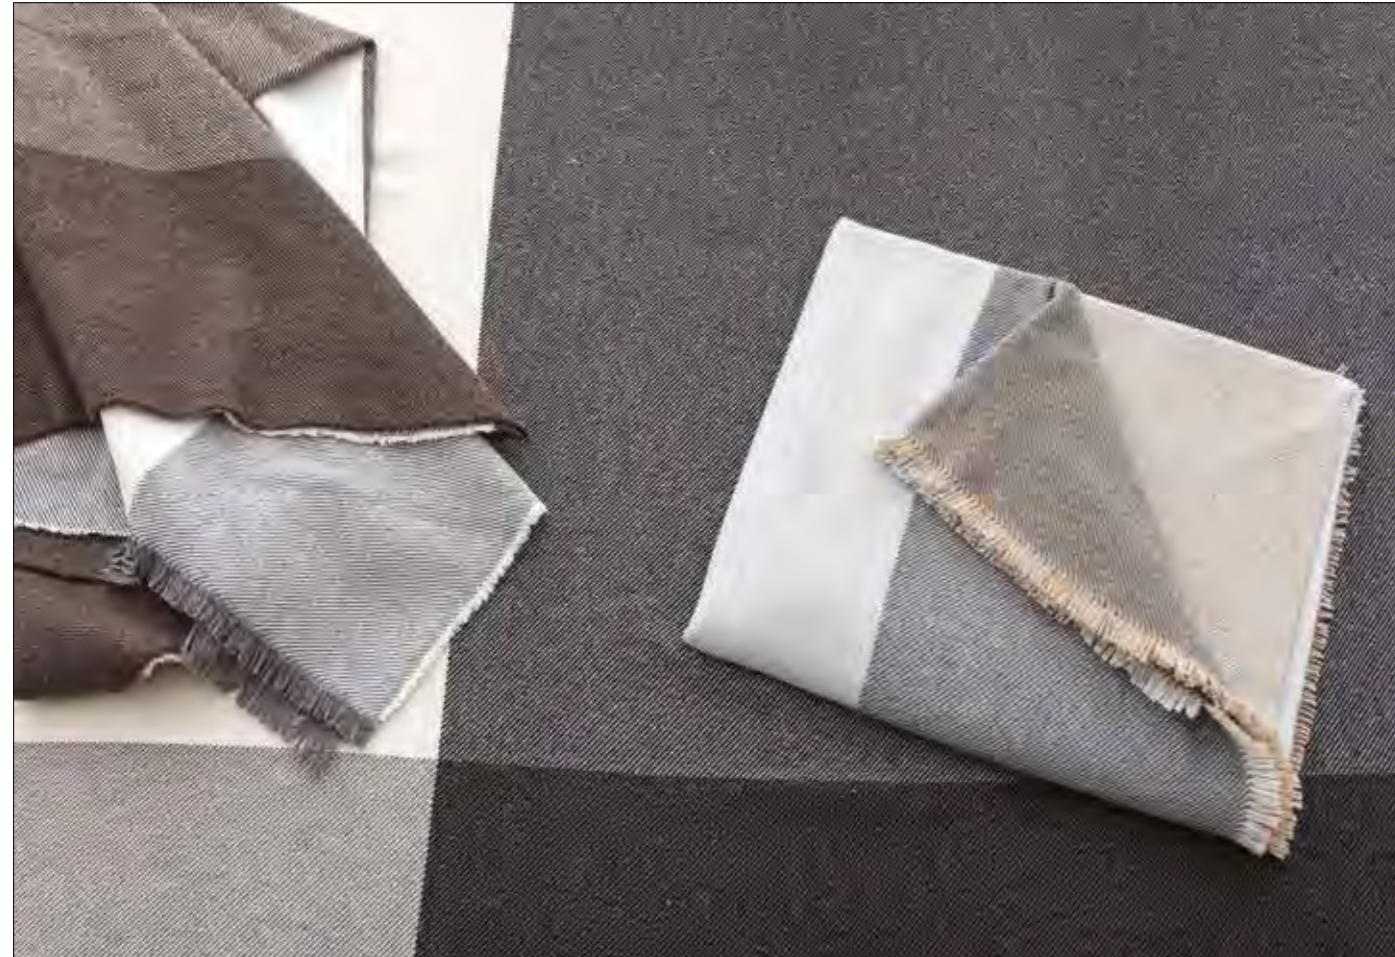

#LABDECOR0060

Plaid "Oasi"

Materiali: 100% lino
Colori: bianco
Dimensioni: cm 140 x 240
Personalizzazione: etichetta
Dettagli: con peneri
Opzioni:
varianti colori a cartella

"Oasi" throw

Materials: 100% linen
Colours: white
Dimensions: 57" x 94,5"
Customization: label
Details: with fringes
Options:
variants according to colour chart

#LABDECOR0050
#LABDECOR0054

Plaid "Cross"

Colori:
#LABDECOR0050
tartan grigio/nero/avorio
#LABDECOR0054
tartan sabbia/marrone/avorio
Materiali: 80% lana vergine,
20% poliammide, gr 230/mq
Dimensioni: cm 140 x 200
Personalizzazione: etichetta
Dettagli: con frange

"Cross" throw

Colours:
#LABDECOR0050
grey/black/ivory tartan
#LABDECOR0054
sand/brown/ivory tartan
Materials: 80% virgin wool,
20% polyamide, 230 gsm
Dimensions: 57" x 79"
Customization: label
Details: with fringes

#LABDECOR0065

Plaid "Diamond"

Materiali: 100% lana merinos
Colori: nero/nero - jacquard
Dimensioni: cm 140 x 200
Personalizzazione: etichetta
Dettagli: con frange

"Diamond" throw

Materials: 80% merinos wool
Colours: black/black - jacquard
Dimensions: 57" x 79"
Customization: label
Details: with fringes